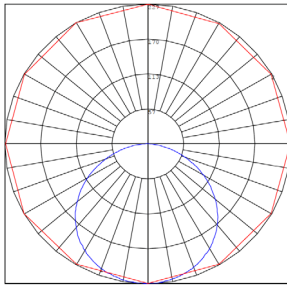

Phone: (877) 805-2252 | Fax: (877) 805-2252
www.westgatemfg.com

WG-Z8-2F-2Z

Photometrics: RSL4-APD-MCT5

BUG Rating: B2-U1-G0

9W 5000K, Area 30'x 30' Mounting Height: 9'

Other Views:

Side View

Front View