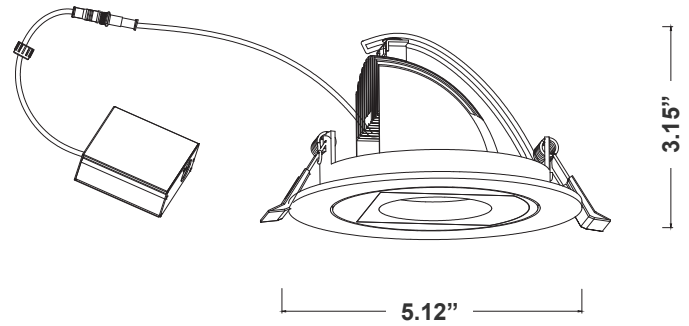

Customer Name: _____

Project Name: _____

Note: _____

Type: _____

LED DOWNLIGHTS (SMOOTH TRIM) - 4" ROUND Ideal for New As Well As Old Residential And Commercial Constructions.

5.12"(W) x 3.15"(H)

Features

- 4" Smooth Recessed Trim
- Multi CCT (Selectable Switch on the Back of the driver)
- Isolated Driver for Improved Thermal Management
- 5-Year Warranty
- Spun Aluminum with White Powder Coat Finish

Technical Specifications

Electrical:

- Voltage: 120V AC
- Output Voltage: 36VDC
- Power Factor: >0.90
- Wattage: 10W
- Efficacy: 70 LPW
- Total Harmonic Distortion: ≤15 %

Mechanical:

- 1/4" Thick
- Up to 9 AWG18 Wires
- Die-cast Aluminum with white powder coat finish
- Pot Light Housing is Not Required Even for Insulated Ceiling
- Junction box 1" Thick Included with Fixture
- Type1 Crated: Approved for direct contact with insulation
- Maximum Ambient Temperature: -40°F to 104°F
- Suitable for Damp Location
- 5-Year Warranty