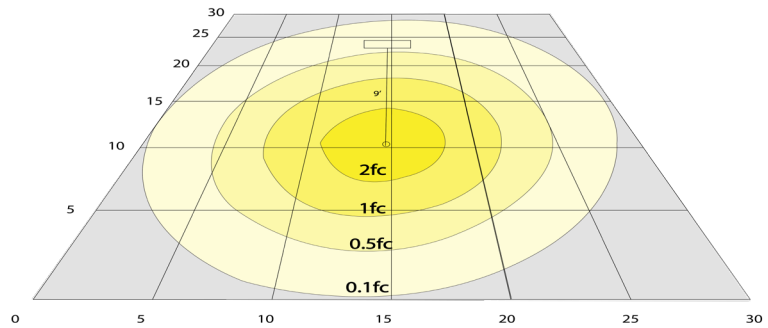

Phone: (877) 805-2252 | Fax: (877) 805-2252
www.westgatemfg.com

WG-Z8-2F-2Z

Photometrics: RSL4-APD-MCT5

BUG Rating: B2-U1-G0

9W 5000K, Area 30'x 30' Mounting Height: 9'

Other Views:

Side View

Front View