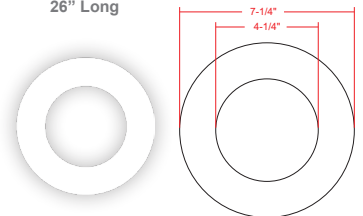

FACTORY-INSTALLED OPTION:

RSL4-GR
Goof Ring For 4in Lights With Butterfly
Wings